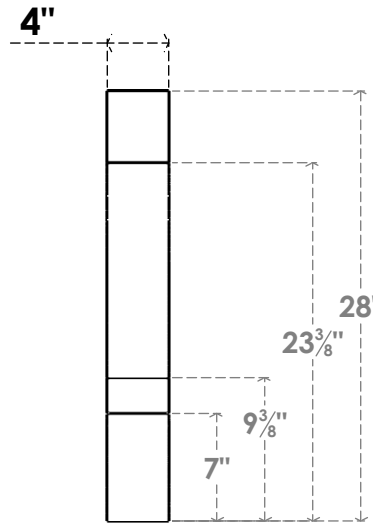

ITEM NUMBER: BRCPC040X22000X28000BOA

4"W X 22"D X 28"H BALBOA ARCHITECTURAL GRADE PVC CLOSED KNEE BRACE

SIDE PROFILE

FRONT PROFILE

ISOMETRIC

EKENA MILLWORK
 2300 WEST MAIN ST.
 CLARKSVILLE, TX 75426
 TOLL FREE: 866-607-0453
 WWW.EKENAMILLWORK.COM