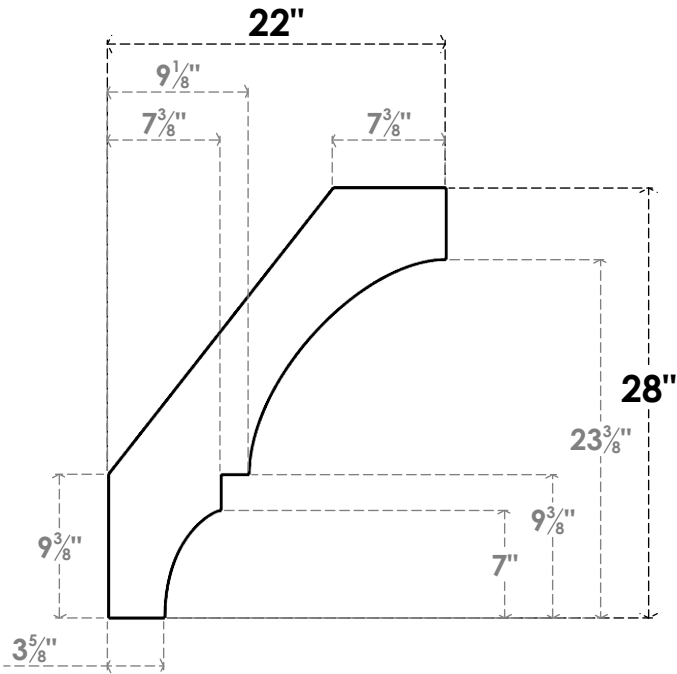

ITEM NUMBER: BRCPC040X22000X28000BOA

4"W X 22"D X 28"H BALBOA ARCHITECTURAL GRADE PVC CLOSED KNEE BRACE

SIDE PROFILE

FRONT PROFILE

ISOMETRIC

EKENA MILLWORK
 2300 WEST MAIN ST.
 CLARKSVILLE, TX 75426
 TOLL FREE: 866-607-0453
 WWW.EKENAMILLWORK.COM